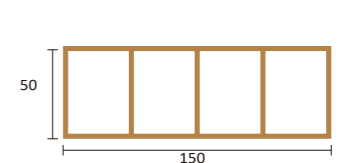

CTFT-50150