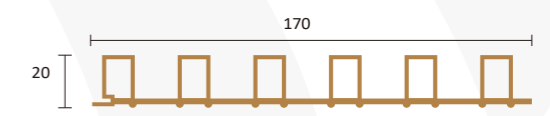

CTWPC-20325