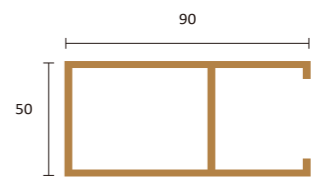

CTCE-5090

Installation Guide

Clips

Glue

Nail gun

Tape measure

Woodworking planer

Item	WTIN-01
Profile	
Size	27*12mm