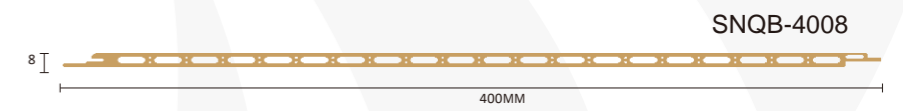

CTQB-2009

Optional Colors

Integrated Wallboard

Film Faced WPC Board

Name	Film faced wpc board
Size	1220*2440mm or Customizedv
Thickness	5mm/8mm
Density	500-600KG/m ³
Surface	Glossy
Material	Polyvinyl chloride/Calcium powder
Application	Advertsing, printing,Construction, Transportation,furniture...