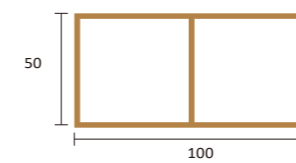

CTFT-50100B