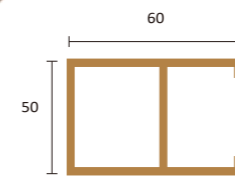

CTCE-5090

Installation Guide

Clips

Glue

Nail gun

Tape measure

Woodworking planer

Item	WTIN-01
Profile	
Size	27*12mm