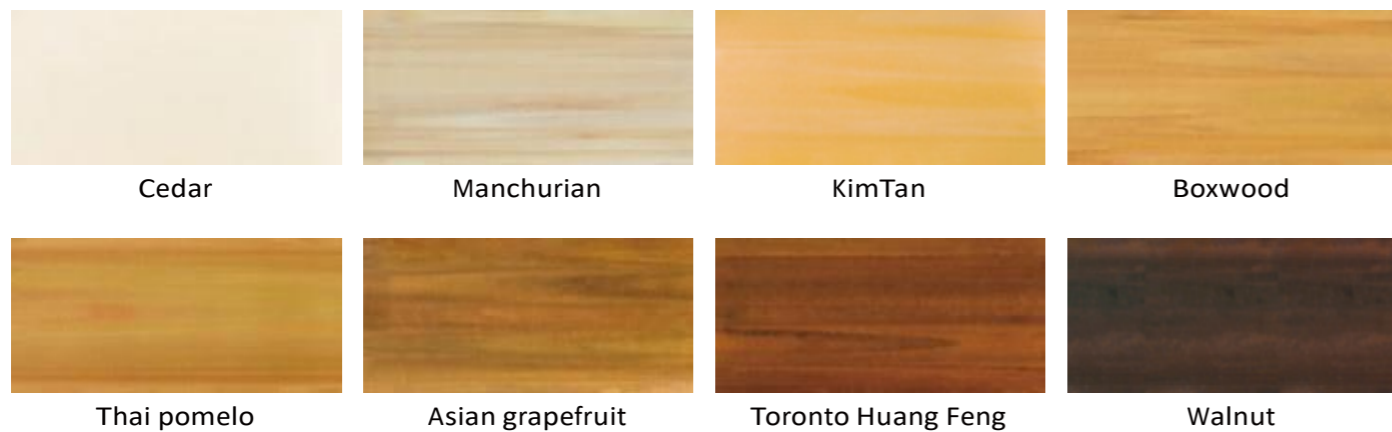

CTQB-2009

Optional Colors

Integrated Wallboard

Film Faced WPC Board

Name	Film faced wpc board
Size	1220*2440mm or Customizedv
Thickness	5mm/8mm
Density	500-600KG/m ³
Surface	Glossy
Material	Polyvinyl chloride/Calcium powder
Application	Advertsing, printing,Construction, Transportation,furniture...