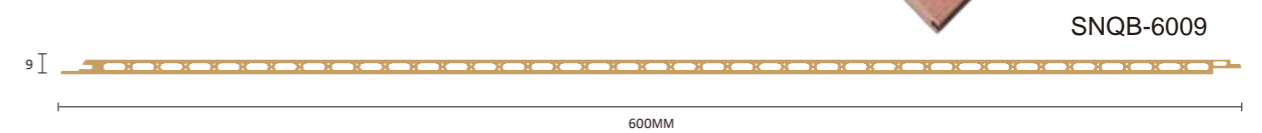

CTQB-2009

Optional Colors

Integrated Wallboard

Film Faced WPC Board

Name	Film faced wpc board
Size	1220*2440mm or Customizedv
Thickness	5mm/8mm
Density	500-600KG/m ³
Surface	Glossy
Material	Polyvinyl chloride/Calcium powder
Application	Advertsing, printing,Construction, Transportation,furniture...